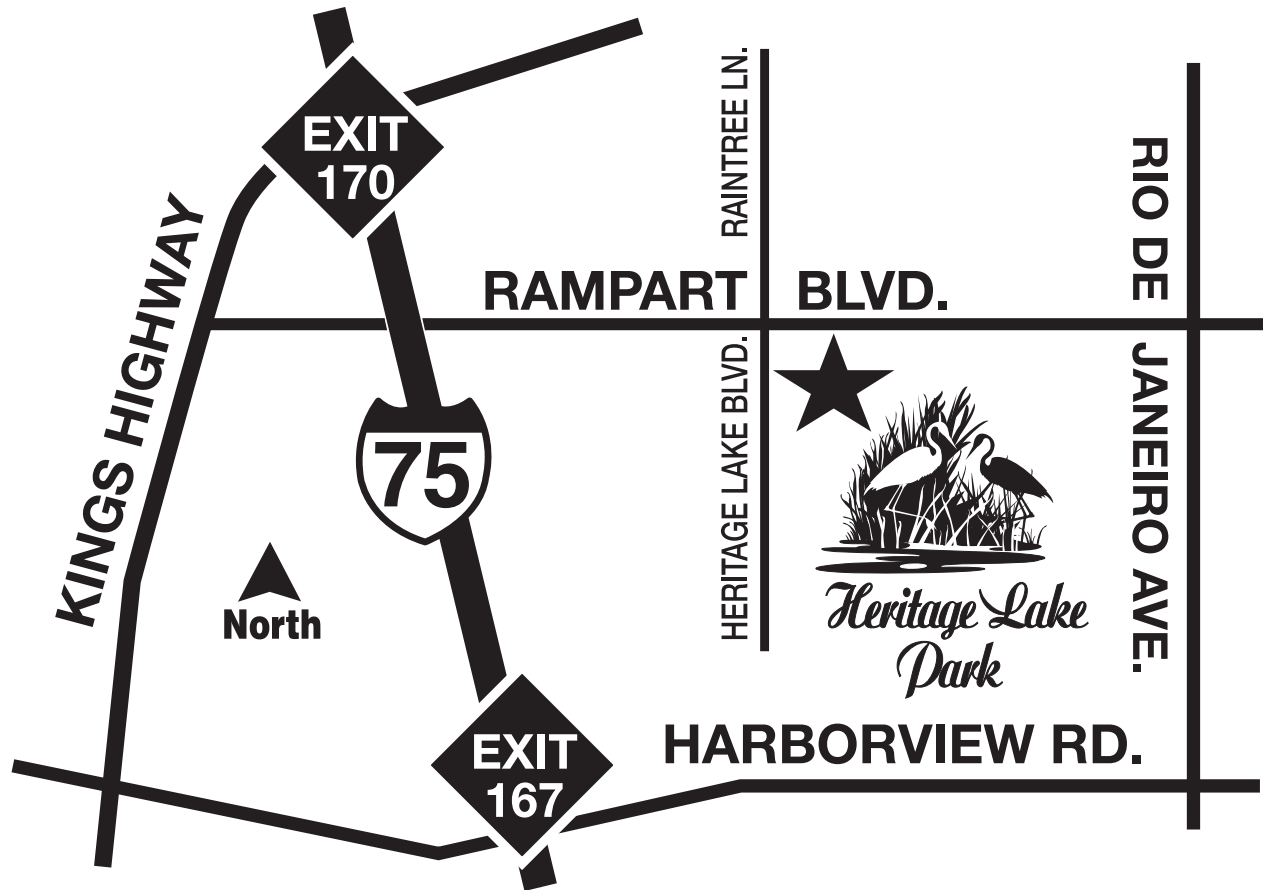

Heritage Lake Park

DIRECTIONS:

From US 41 & Kings Hwy.: Head east on Kings Hwy. Turn right at light onto Rampart Blvd. Proceed to community on the right.

From I-75: Take Exit 170 onto Kings Hwy. west. Turn left at light onto Rampart Blvd. Proceed to community on the right.